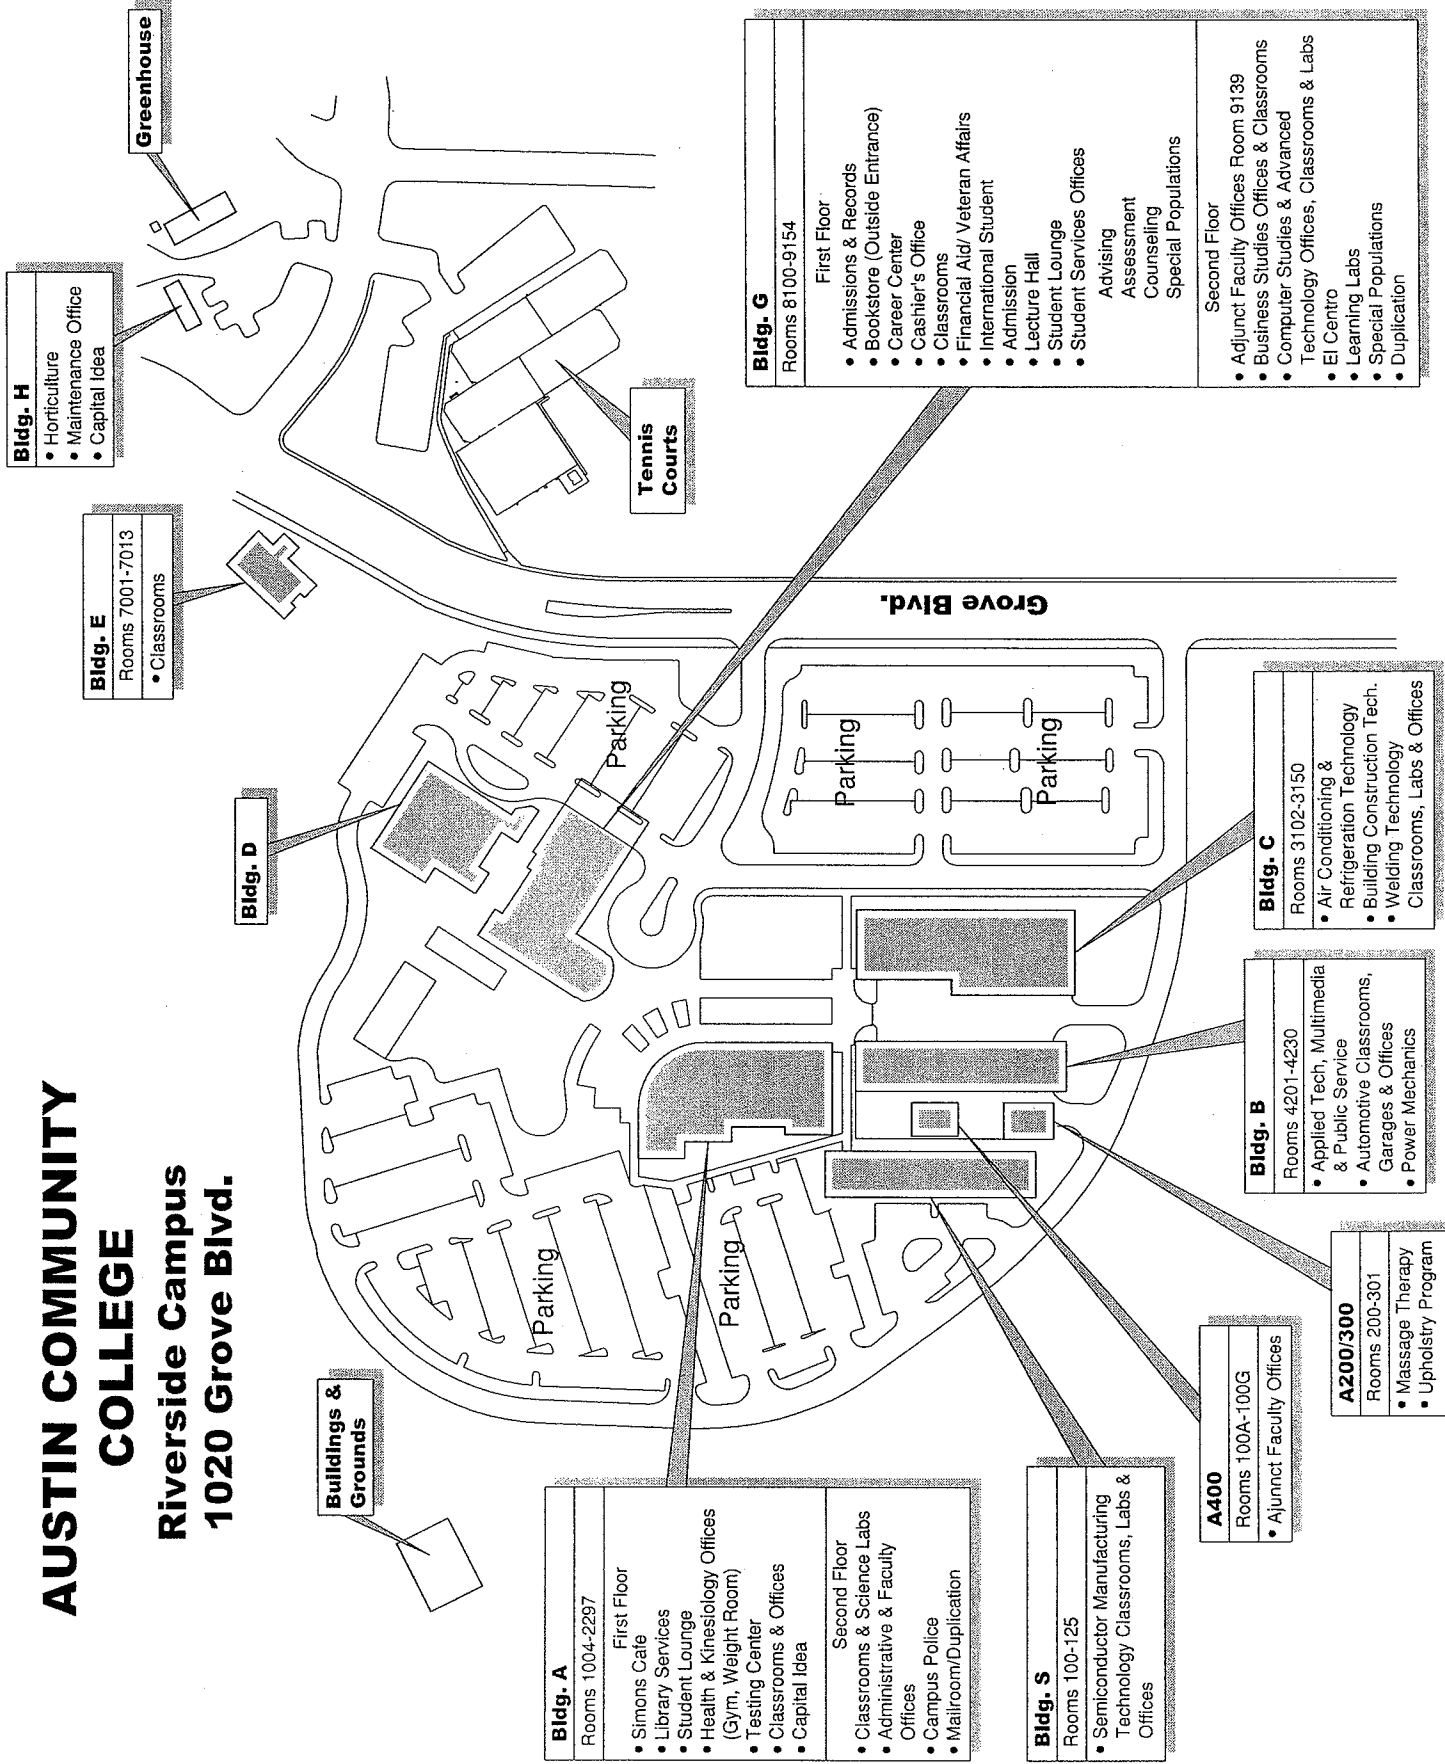

# AUSTIN COMMUNITY COLLEGE

Riverside Campus  
1020 Grove Blvd.

**Bldg. H**  
 • Horticulture  
 • Maintenance Office  
 • Capital Idea

**Greenhouse**

**Bldg. E**  
 Rooms 7001-7013  
 • Classrooms

**Tennis Courts**

**Bldg. D**

**Bldg. G**  
 Rooms 8100-9154

**First Floor**

- Admissions & Records
- Bookstore (Outside Entrance)
- Career Center
- Cashier's Office
- Classrooms
- Financial Aid/ Veteran Affairs
- International Student
- Admission
- Lecture Hall
- Student Lounge
- Student Services Offices

**A200/300**  
 Rooms 200-301

- Massage Therapy
- Upholstery Program

**A400**  
 Rooms 100A-100G

- Adjunct Faculty Offices

**Bldg. A**  
 Rooms 1004-2297

**First Floor**

- Simons Cafe
- Library Services
- Student Lounge
- Health & Kinesiology Offices (Gym, Weight Room)
- Testing Center
- Classrooms & Offices
- Capital Idea